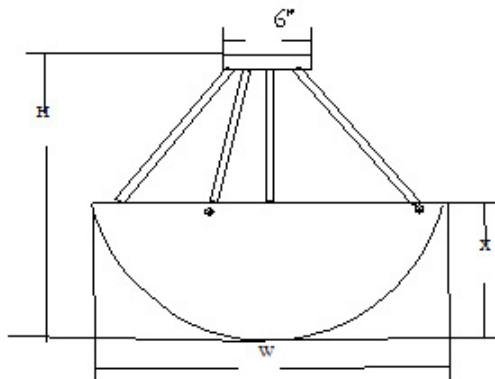

# PENDANTS

CAT #	DIMENSIONS			LAMPING
	W	H	X	
HBTR 18"	18"	22"	7"	2 13W cfl
HBTR 24"	24"	8"	8"	3 13W cfl
HBTR 30"	30"	24"	9"	4 13w cfl
HBTR 36"	36"	24"	10"	4 13W cfl