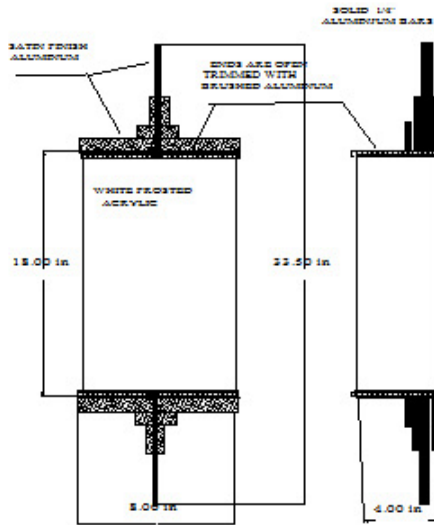

**DIMENSIONS**

CAT #	W	H	D	LAMPING
2263	8"	33.5"	4"	Two 26W CFL

**ORDERING INFORMATION**

cat #--- finish--- lamping--- voltage---options -----

**TECHNICAL SPECIFICATIONS**

BALLAST	MOUNTING	DIFFUSER	MATERIAL	FINISH	OPTIONS
Electronic 120 v	Mounts to all standard electrical junction boxes. Hardware supplied	White acrylic	Heavy gauge solid aluminum decorative features	Satin aluminum. Painted finishes	Multi voltage /High power factor ballast. Faux alabaster Emergency