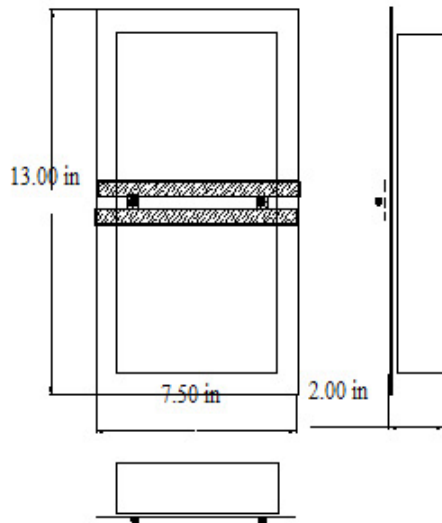

## DIMENSIONS

CAT.#	W	H	D	LAMPING
5033	7.5"	13"	2"	Two candelabra