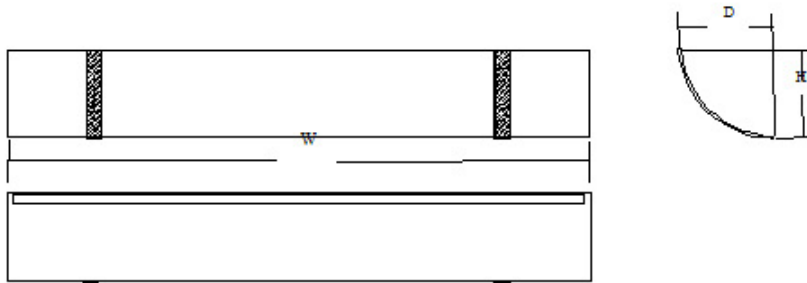

CATALOG NUMBERS

8904

VANITY STRIPS

CAT #	DIMENSIONS			LAMPING
	W	H	D	
8904 ALA	39"	5.5"	6"	one 25W T-8
8904 WH	39"	5.5"	6"	one 25W T-8

ORDERING INFORMATION

cat #--- finish-- - lamping--- voltage---options -----

TECHNICAL INFORMATION

BALLAST:	MOUNTING	DIFFUSER	MATERIAL	FINISH	OPTIONS
Electronic 120V	Mounts to all standard electric junction boxes. Hardware supplied	Faux alabaster acrylic OR Translucent white acrylic	Backplate is white enamel on solid aluminum. Decorative bars are solid brass, steel or Alum	BARS SAL-satin alum PAL-polished alum PBR polished brass SBR satin brass Painted	Incandescent Emergency back up Top cover